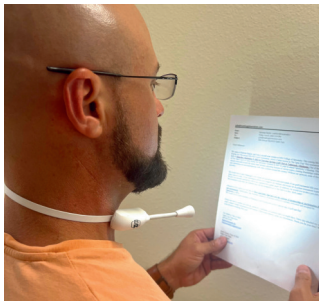

# MULTIPURPOSE CLIP-ON LIGHT

***YOUR SUPERIOR PERSONAL LIGHTING TOOL***

## **UNIQUE FEATURES:**

- **Super Bright LED Illumination - 40 lumens, 600 lux @ 11"**
- **Multiple EASY Ways to Use**
- **Flexible Gooseneck for Exact Light Positioning**
- **Extremely Lightweight - Less than 1 oz (28 gr)**
- **Clip-On & Band Accessories Included**
- **Rechargeable Battery - Lasts 5+ Hours!**

**GREAT FOR LOW VISION, HOBBY AND WORK TASKS!**

**NECKBAND USE**

**CLIP USE**

**HEADBAND USE**

**YOUR NEW "GO-TO" PERSONAL LIGHT!**